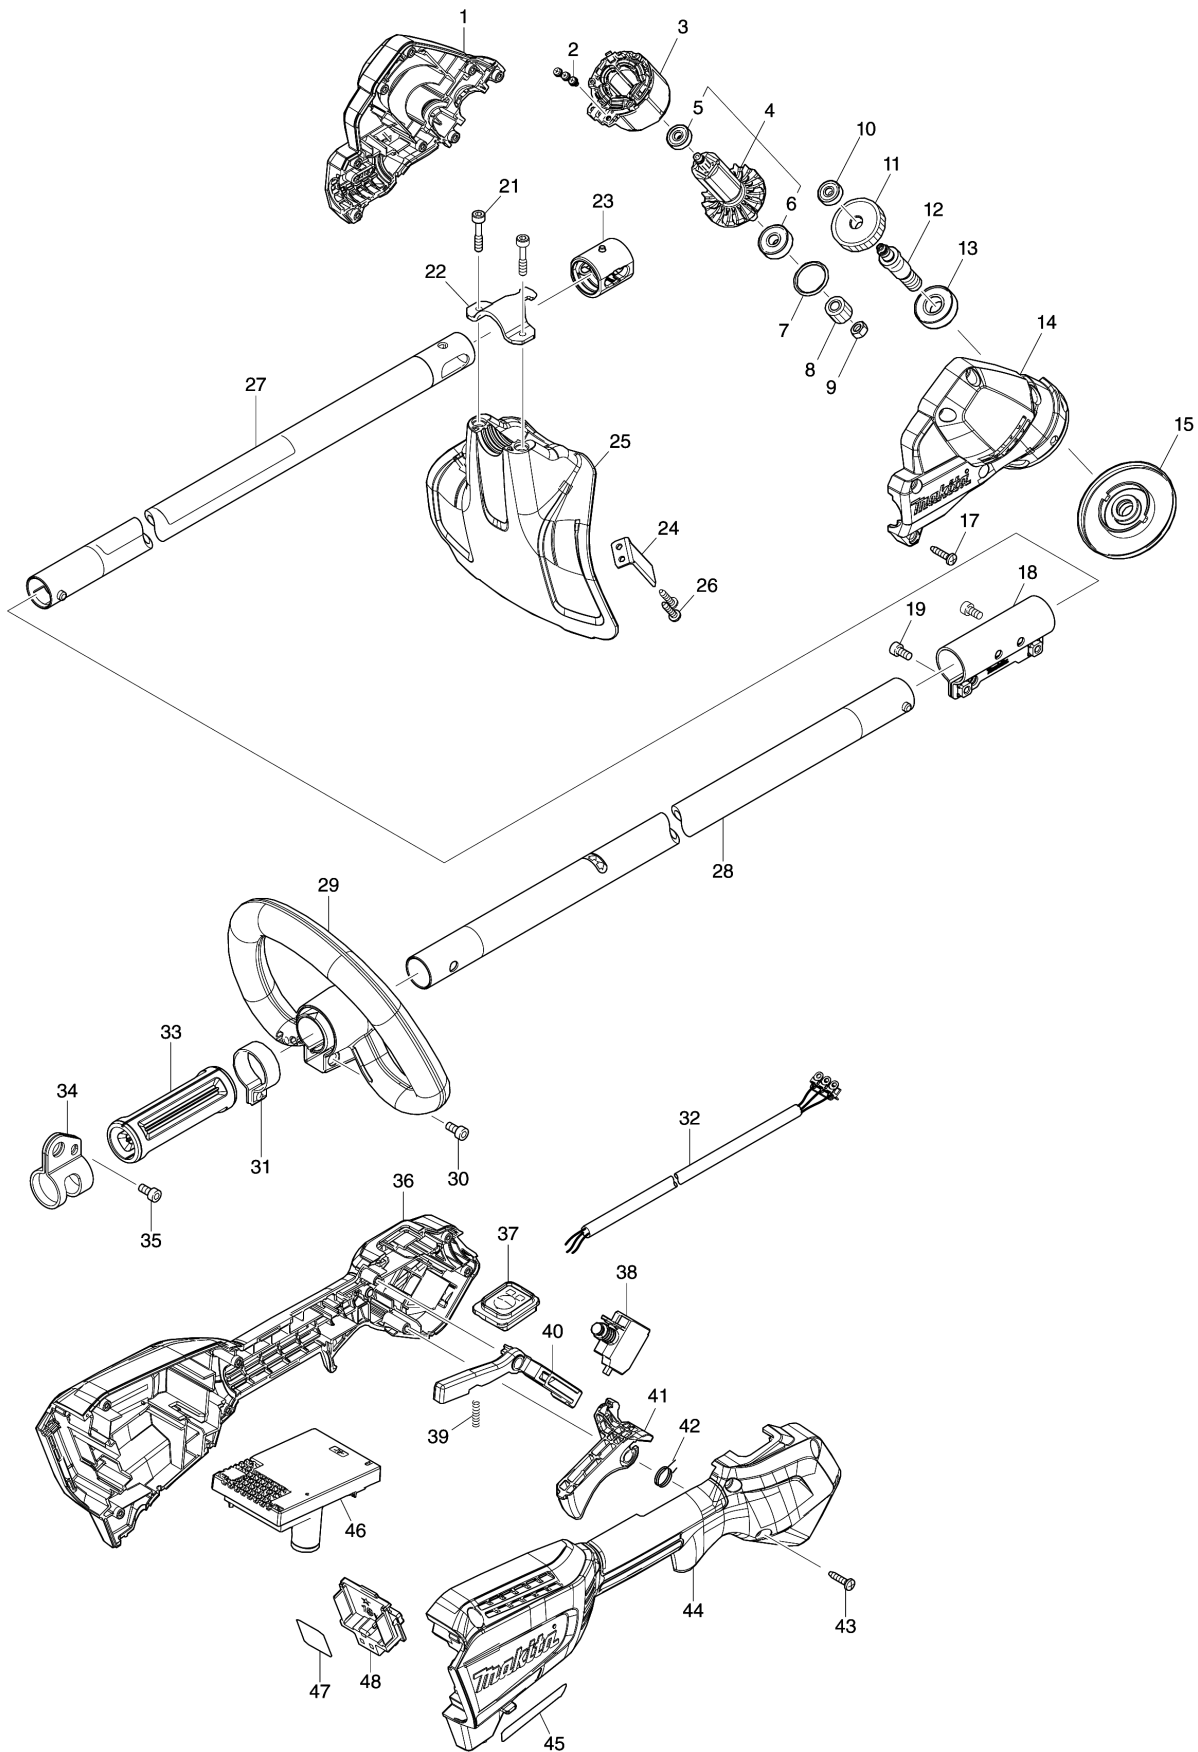

Model No.DUR192L CORDLESS GRASS TRIMMER