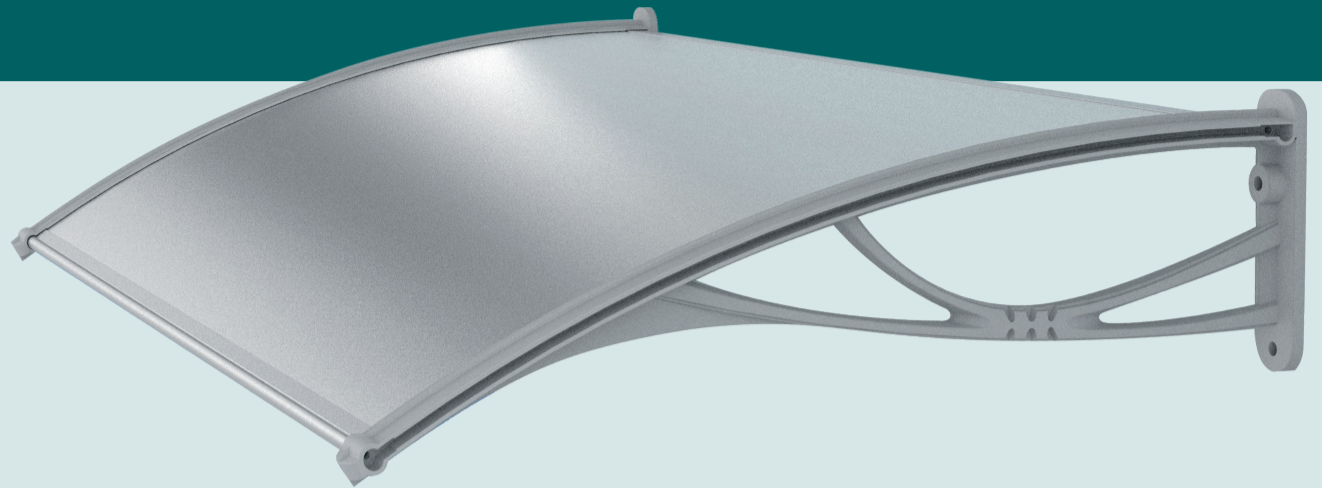

# Door & Window Canopy

Medium 120cm(w) x 80cm(d)

- + Aluminum composite sheet with grey ABS brackets
- + Silver light weight aluminum composite ABS brackets
- + Multiple canopies can be linked for wider shelter
- + Width can be trimmed
- + Easy DIY installation
- + 10 year warranty